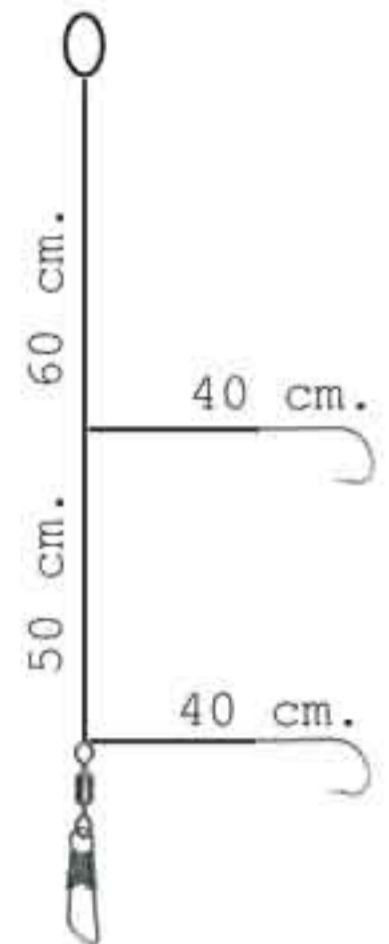

Speciale pagello - Art. 751

PROFESSIONAL LINE

Speciale
Pagello

	○	○	○	○	○
FILO Ø	20	22	25	30	35
AMQn.	10	8	6	4	2

Legato a Mano

Vincent
TECNO

www.vincentgalleggianti.it
vincent-snc@libero.it

PROFESSIONAL LINE