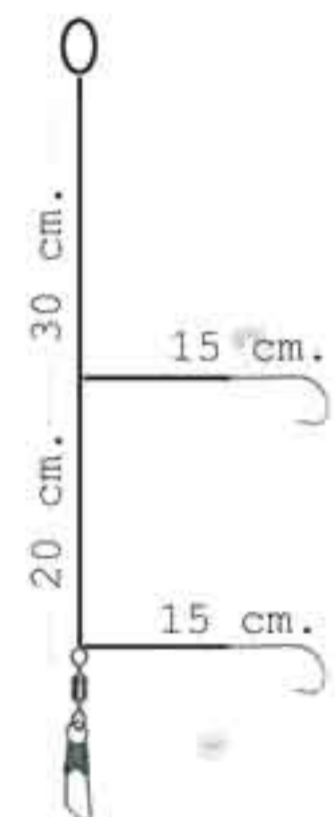

Speciale paganello - Art. 750

PROFESSIONAL LINE

Speciale
Paganello

	○	○	○	○
FILO Ø	18	20	22	25
AMQn.	12	10	8	6

Legato a Mano

Vincent
TECNO

www.vincentgalleggianti.it
vincent-snc@libero.it

PROFESSIONAL LINE